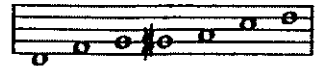

8. D BLUES

D BLUES SCALE

A MELODY

A Little of This?

♩ = 100

Chords for Section A:
 Staff 1: D7, G7, D7, A-
 Staff 2: G7, G7, D7, F#Ø
 Staff 3: E-, A7, F#-, B7, E-, A7

B Play 4 Choruses

Chords for Section B:
 Staff 1: D7, G7, D7, A- D7
 Staff 2: G7, G7, D7, F#Ø B7+9
 Staff 3: E-, A7, F#-, B7, E-, A7